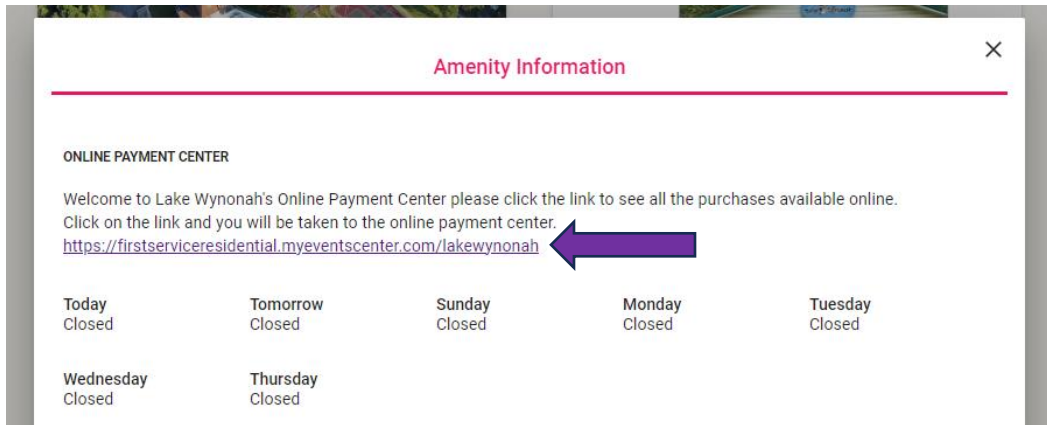

# How To Access Eventgroove

Eventgroove is what we use for all of our amenity needs!

Please follow these simple steps:

1. You will first want to log into Connect by going to:

<https://LakeWynonah.connectresident.com>

1<sup>st</sup> time users will need to create an account

You will need to click on the **Amenities** box in the center top of your screen.

2. You will look for the one that says **Lake Wynonah Online Payments.**
3. Next click on **More Details.**

4. Click on the **Link** to be directed to our Eventgroove Website.

Once on the Eventgroove landing page you will now be able to scroll through the events available for our members.