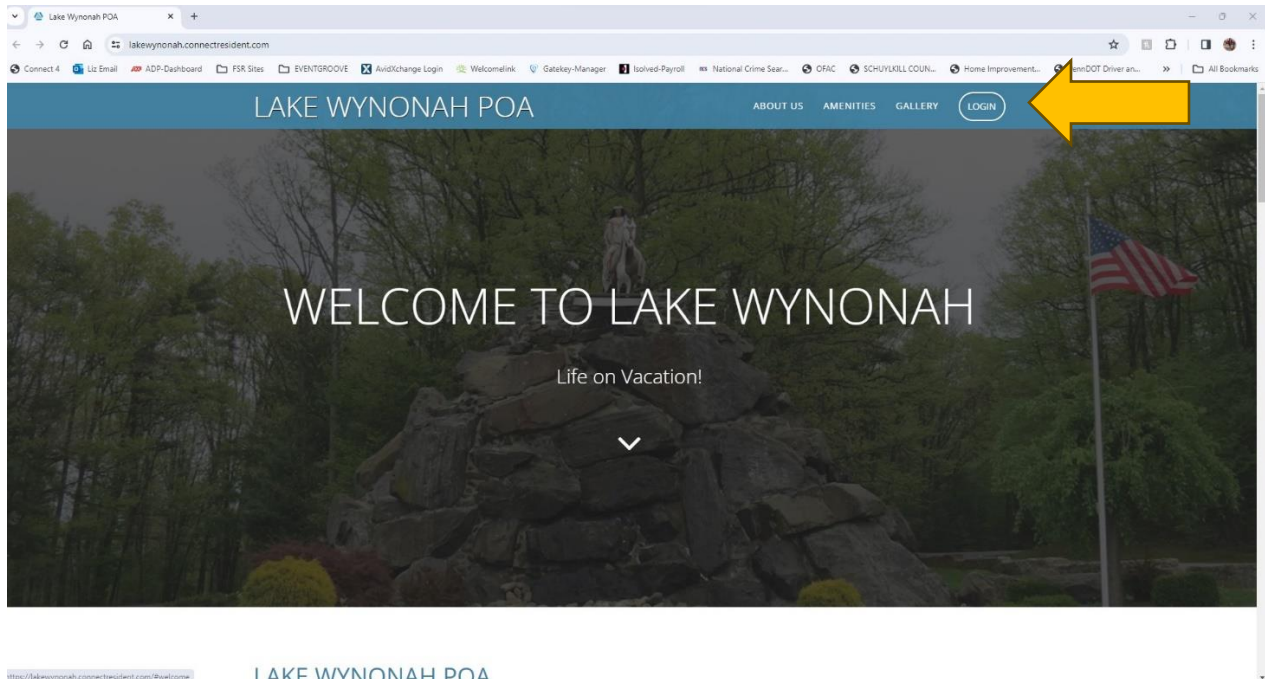

# How To Access Eventgroove

Eventgroove is what we use for all of our amenity needs!

Please follow these simple steps:

1. You will first want to log into Connect by going to:

<https://LakeWynonah.connectresident.com>

1<sup>st</sup> time users will need to create an account

You will need to click on the **Amenities** box in the center top of your screen.

2. You will look for the one that says **Lake Wynonah Online Payments.**
3. Next click on **More Details.**

4. Click on the **Link** to be directed to our Eventgroove Website.

Once on the Eventgroove landing page you will now be able to scroll through the events available for our members.