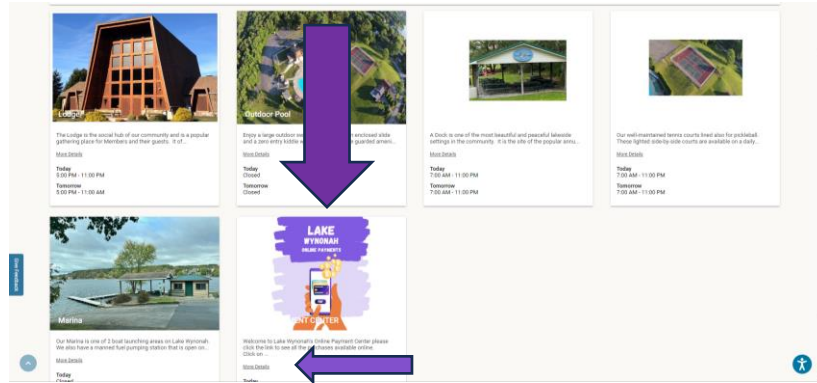

# How To Access Eventgroove

Eventgroove is what we use for all of our amenity needs!

Please follow these simple steps:

1. You will first want to log into Connect by going to:

<https://LakeWynonah.connectresident.com>

1<sup>st</sup> time users will need to create an account

You will need to click on the **Amenities** box in the center top of your screen.

2. You will look for the one that says **Lake Wynonah Online Payments.**
3. Next click on **More Details.**

4. Click on the **Link** to be directed to our Eventgroove Website.

Once on the Eventgroove landing page you will now be able to scroll through the events available for our members.