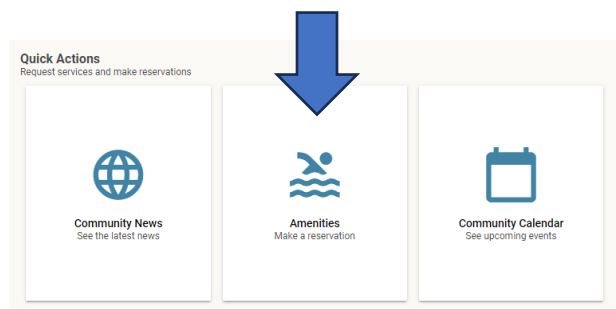

# How To Access Eventgroove

Eventgroove is what we use for all of our amenity needs!

Please follow these simple steps:

1. You will first want to log into Connect by going to:

<https://LakeWynonah.connectresident.com>

1<sup>st</sup> time users will need to create an account

You will need to click on the **Amenities** box in the center top of your screen.

2. You will look for the one that says **Lake Wynonah Online Payments.**
3. Next click on **More Details.**

4. Click on the **Link** to be directed to our Eventgroove Website.

Once on the Eventgroove landing page you will now be able to scroll through the events available for our members.